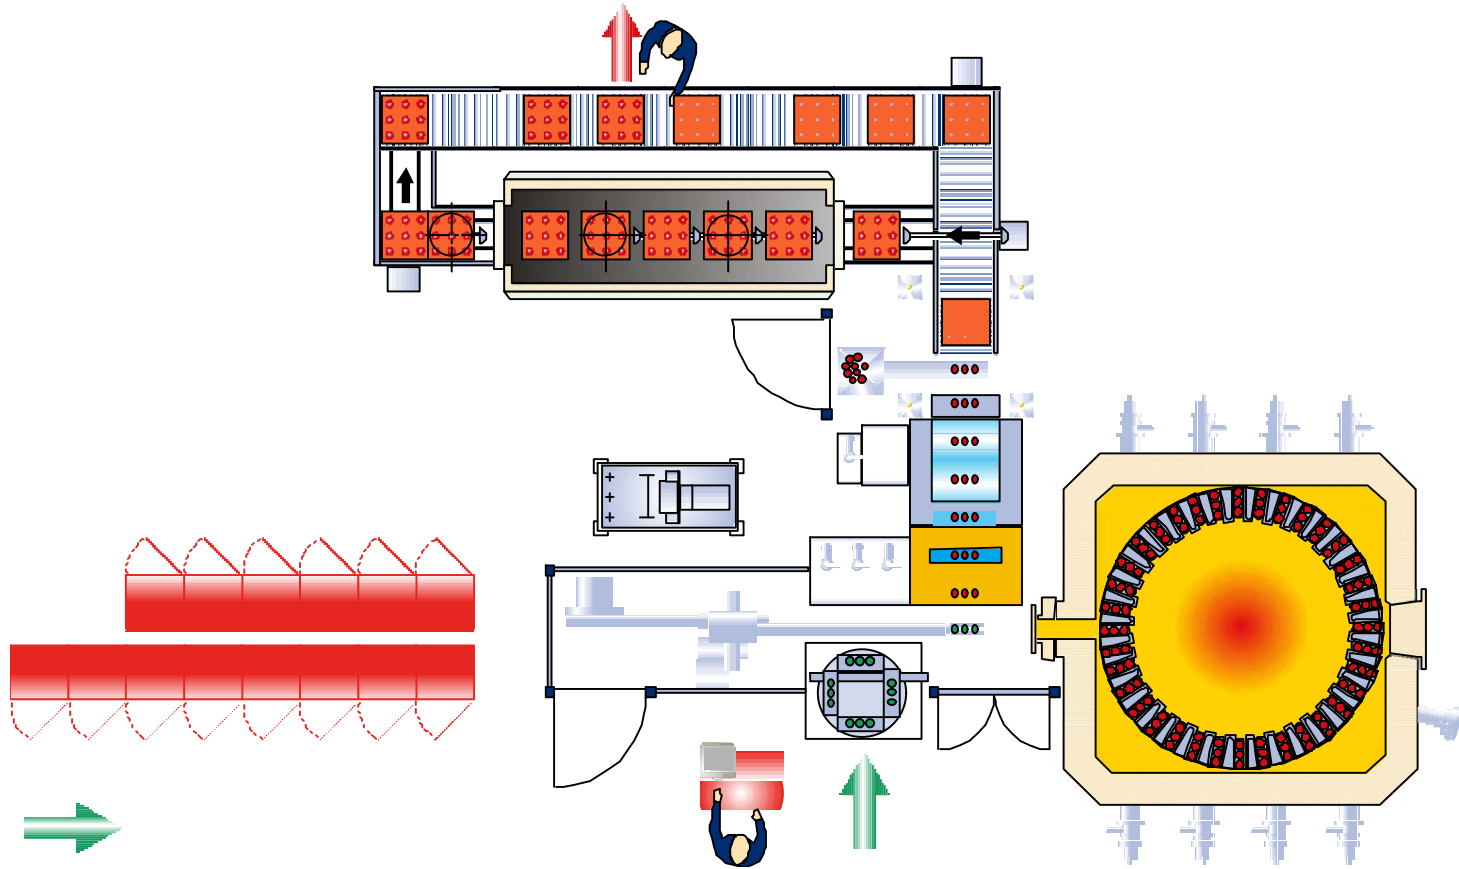

Ipsen Rotary Hearth Furnace Systems

Rotary Hearth Furnace with Automated Press Quench

Rotary Hearth Door for Automated loading with Robot

Typical Rotary Hearth System

Rotary Hearth Furnace with Trays

Special Tray Design for Press Quenching

Special Tray design for Automated Press Quenching

Special End of Arm Tooling for Robotic Loading and Unloading