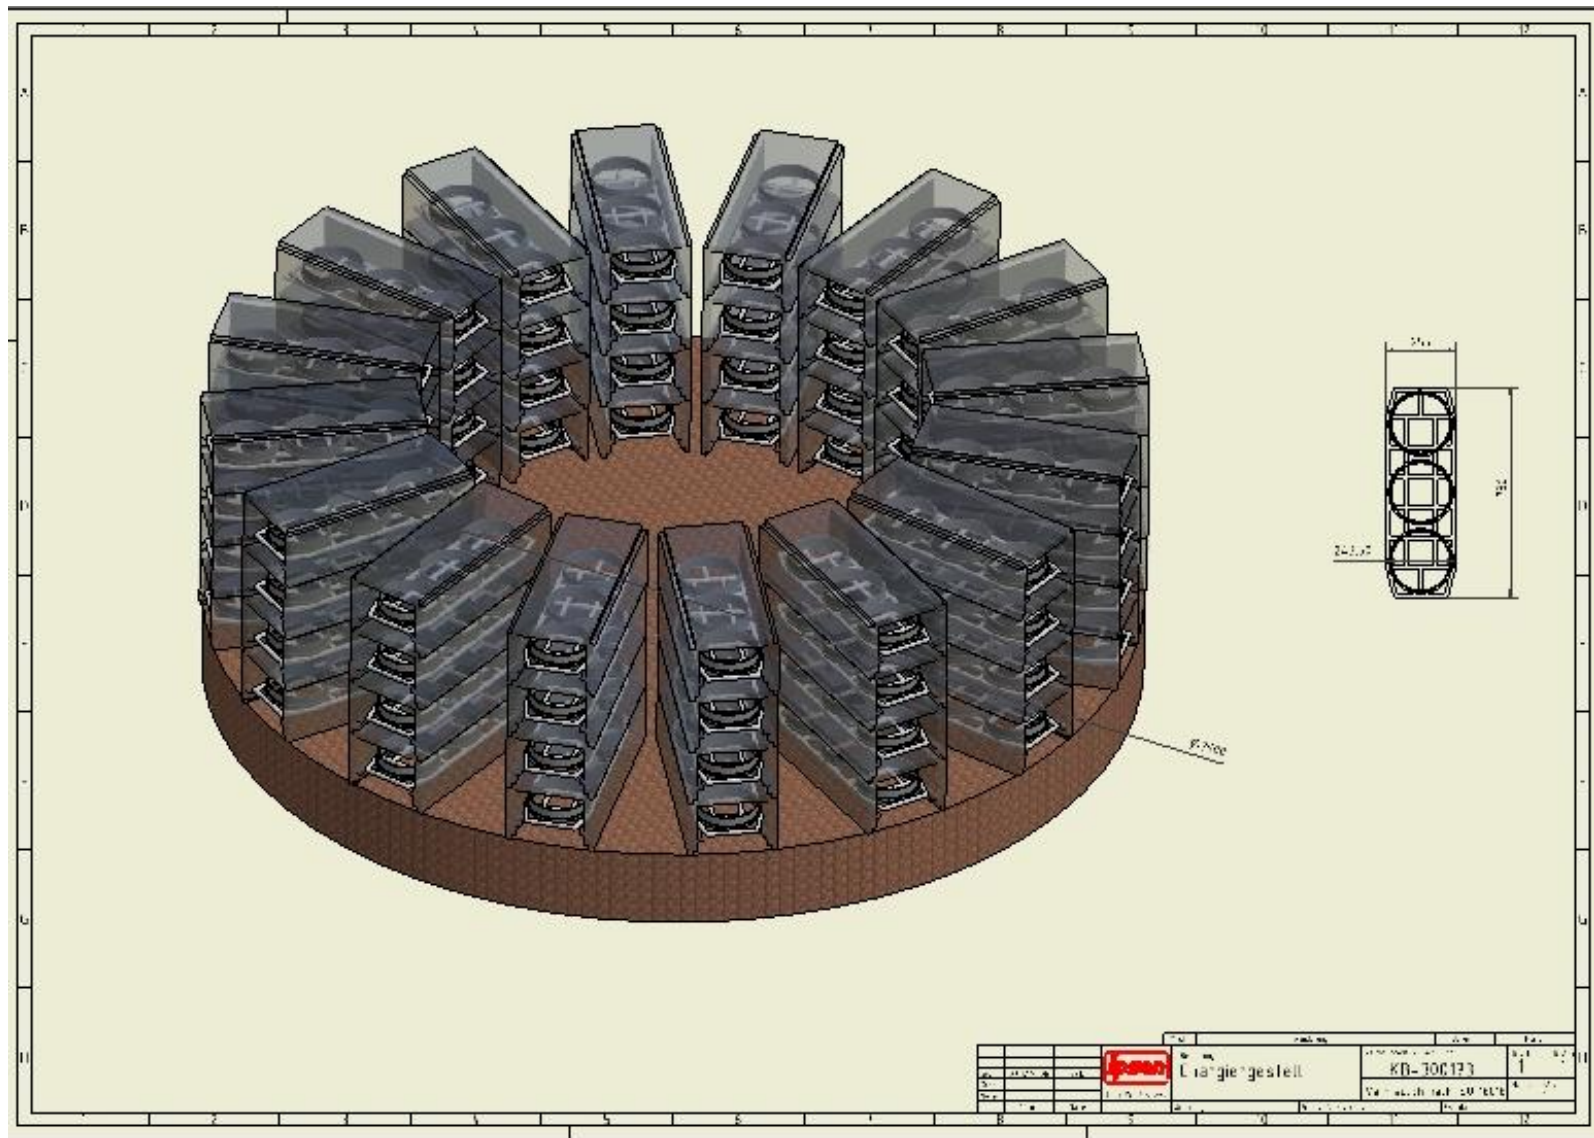

Ipsen Rotary Hearth Furnace Systems

Rotary Hearth Furnace with Automated Press Quench

Rotary Hearth Door for Automated loading with Robot

Typical Rotary Hearth System

Rotary Hearth Furnace with Trays

Special Tray Design for Press Quenching

Special Tray design for Automated Press Quenching

Special End of Arm Tooling for Robotic Loading and Unloading