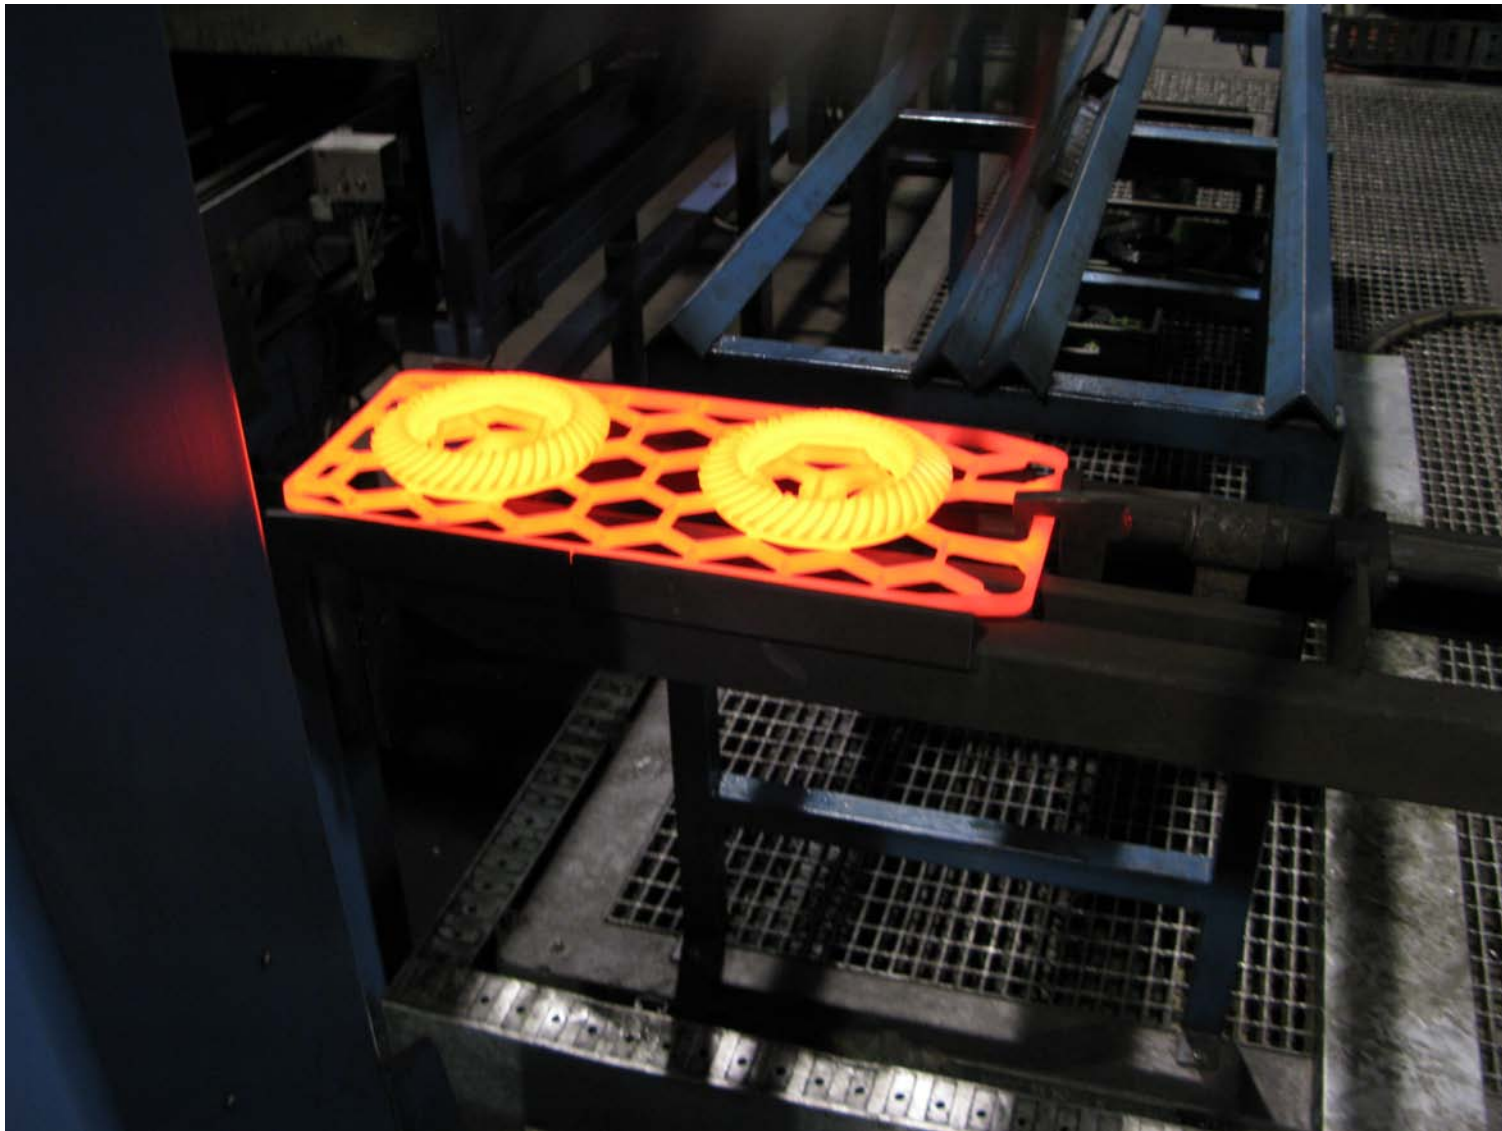

Ipsen Rotary Hearth Furnace Systems

Rotary Hearth Furnace with Automated Press Quench

Rotary Hearth Door for Automated loading with Robot

Typical Rotary Hearth System

Rotary Hearth Furnace with Trays

Special Tray Design for Press Quenching

Special Tray design for Automated Press Quenching

Special End of Arm Tooling for Robotic Loading and Unloading